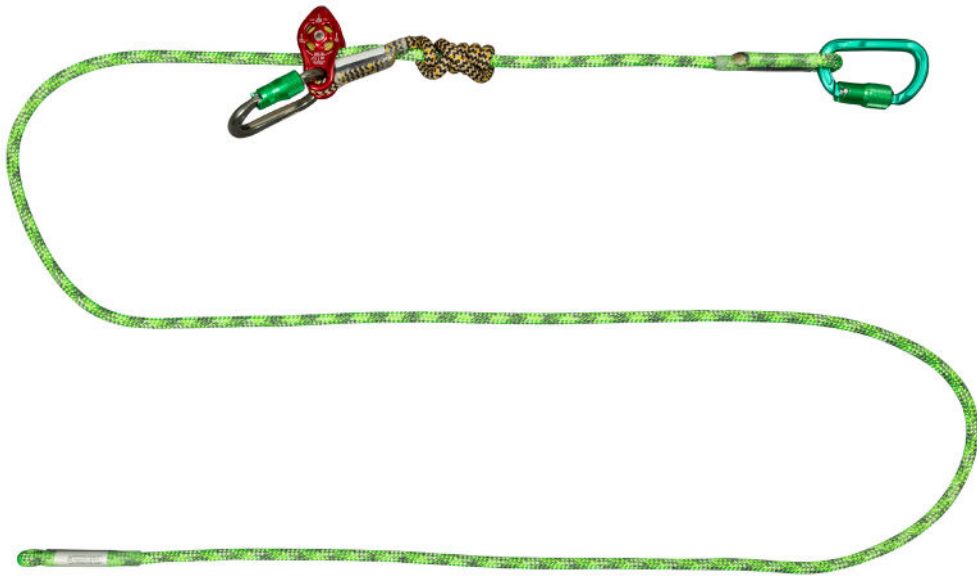

# BUCK GRAVITY LANYARD

## Buck Gravity Lanyard 9+Y02F110Q

The Buck Gravity™ Lanyard is an adjustable positioning lanyard (APL) option great for the everyday arborist. The progress capture prusik and pinto pulley combo allow the user to easily tend slack with one hand making adjustment simple and easy.

### Features:

- Easily connect to your forward D-rings on your saddle and make easy one hand length adjustments as a work positioning lanyard.
- Low friction creates easy adjustments.
- Lightweight aluminum hardware.
- Dual stitched eyes.
- 7/16" rope construction – available in 10', 12', and 18' options.