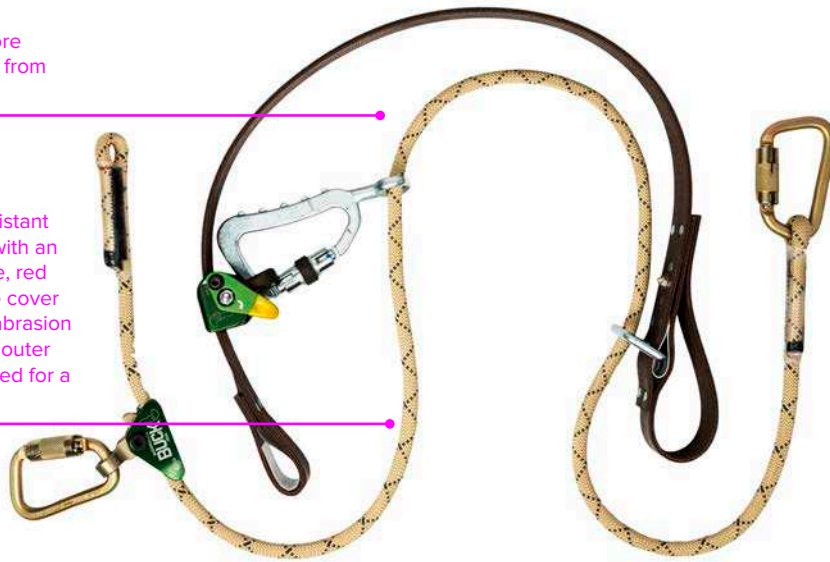

# EZ SQUEEZE™ W/TOUGH ROPE

TREBLEKERN TOUGH ROPE IS NEARLY INDESTRUCTIBLE.

No more wear guard. No more jamming of your wear guard from traditional EZ Squeezes.

Buckingham's new wear-resistant Tough Rope is constructed with an energy absorbing nylon core, red braided polyester inner core cover (red wear indicator) and an abrasion and heat resistant Technora outer jacket that eliminates the need for a wear guard.

## EZ Squeeze™ w/Tough Rope 490K

Offers superb Wood Pole Fall Restriction capabilities and easy one-handed outer strap adjustment through use of Buckingham's patent pending WebGrab™ with the New BuckHorn Adjustment Lever. This allows EZ length adjustment of the outer strap eliminating users' need to remove their weight from the device. Just a flick of the wrist adjusts the strap in, and tapping the BuckHorn™ adjusts out.

- Buckingham's new wear-resistant Tough Rope is constructed with an energy absorbing nylon core, red braided polyester inner core cover (red wear indicator) and an abrasion and heat resistant Technora outer jacket that eliminates the need for a wear guard. No more jamming of your wear guard!
- The New EZ Squeeze™ also features a New Loop Handle on the outer strap that provides a more ergonomic position for the user's hands while ascending or descending.
- Through use of the BuckGrab™, the EZ Squeeze™ features easy one handed adjustment of the inner rope strap, and based on user's preference, can easily be configured to use a rope or web strap.
- One disconnect point when climbing over an obstruction.
- Easily used by right or left handed users.
- Red warning center within straps to facilitate visual inspection for excessive wear.
- 3600 lbf. gate rated hardware.
- Its modular design makes it easy to change out worn or damaged components or straps in the field.
- Buckhorn (TM) can be installed on opposite side of the web grab to accommodate both right and left-handed users.