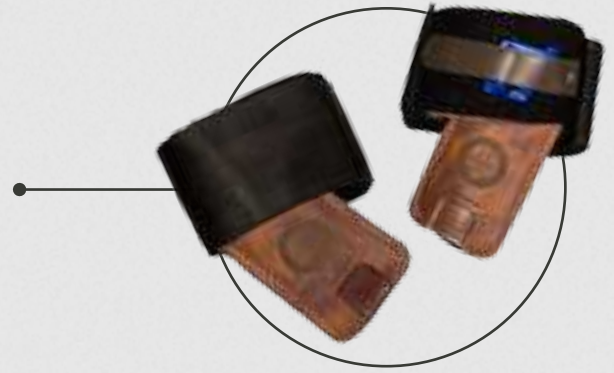

**Heritage Wrap Pads
3502C-BH**

A hook and loop pad that features an angled style, metal insert, and a cinch loop. For steel and BuckLite titanium climbers.

For BuckAlloy climbers, order model 35021C-BH.

**Heritage Canvas
Nut & Bolt Bag
4570BH**

A nut and bolt bag featuring a reinforced top, drain holes and attachment straps. U shaped with no bottom corners to trap small parts. Measures 10" x 9".